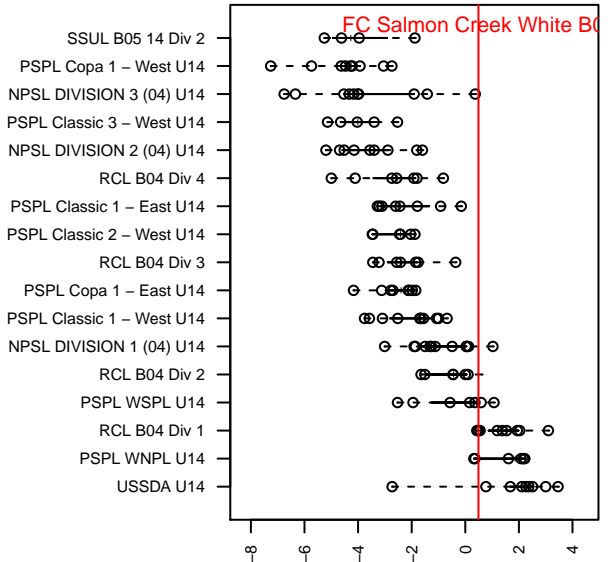

# FC Salmon Creek White B04

Futbol Club Salmon Creek  
 Salmon Creek, WA  
 B04 total strength=1338  
 attack=9.42 defense=4.42  
 fall league = PTT B04 Premier Green  
 spr league = Spr OYS B04 Premier Green

alt names used:  
 FCSC 04B White  
 FCSC B04  
 FCSC 04B White

Venues played:  
 2016 WYS Presidents Cup B04 Division 1  
 2017 Mt Hood Challenge U14 Premier  
 2017 PTT B04 Premier Green  
 2017 Spr OYS B04 Premier Green

**FC Salmon Creek White B04**  
 Dots are actual minus expected GF (blue circles) and GA (red triangles).  
 Blue line is smoothed change in attack strength. Red is smoothed change in defense strength.

**attack and defense variance (black dot)  
relative to other teams  
and top 10 in region**

**attack and defense rating  
relative to others at age  
and all opponents in last 13 months**

**Performance relative to 13 month average**